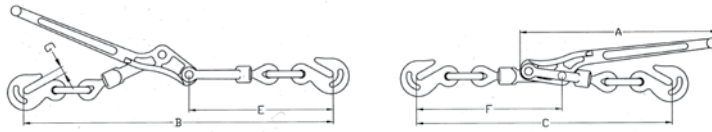

# Cargo Control

## Forged Lever Load Binders Painted

Size	Working Load Limit (lbs)	Maximum Breaking Limit (lbs)	Weight (lbs)	Dimensions (in)					
				A	B	C	E	F	G
1/4	3,150	9,100	3.63	12.05	17.32	14.37	8.46	8.23	0.39
5/16 - 3/8	5,400	19,000	7.93	15.75	23.90	19.80	11.30	11.22	0.50
5/16 - 3/8	6,600	26,400	8.15	15.75	24.49	20.39	11.60	11.52	0.50
3/8 - 1/2	9,200	33,000	12.56	17.36	24.49	27.36	12.80	12.76	0.50

## Forged Ratchet Load Binders Painted

Size	Working Load Limit (lbs)	Maximum Breaking Limit (lbs)	Weight (lbs)	Dimensions (in)				
				A	C	E	E1	G
1/4	3,150	9,100	3.68	8.27	1.65	17.52	22.64	0.39
5/16 - 3/8	6,600	26,400	10.56	13.98	2.56	22.95	29.29	0.50
5/16 - 3/8	7,100	26,400	10.56	13.98	2.56	23.54	29.88	0.50
5/16 - 3/8	8,800	26,400	10.95	13.98	2.56	23.54	29.88	0.50
3/8 - 1/2	9,200	33,000	11.24	13.98	2.56	23.74	30.24	0.65
3/8 - 1/2	12,000	45,000	11.69	13.98	2.56	24.45	30.95	0.65
3/8 - 1/2	15,000	45,000	11.69	13.98	2.56	24.45	30.95	0.65
1/2 - 5/8	18,100	54,300	15.83	13.98	2.56	27.17	33.86	0.73